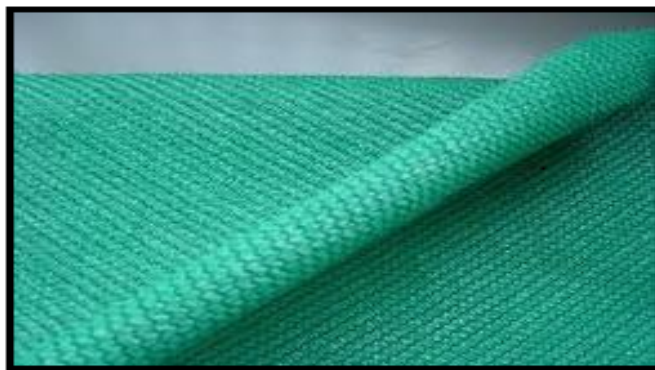

COTTON RAGS

**COTTON RAGS IN ASSORTED
QUALITIES & MIX COLORED**

SHADE NET

WEIGHT – 65, 135 ,180, 225, 300 GSM

SIZES – 2 X 50 MTR , 3 X 50 MTR

COLOR- GREEN , BEIGE

SIZE – 2 X 40 MTR

COLOR- GREEN