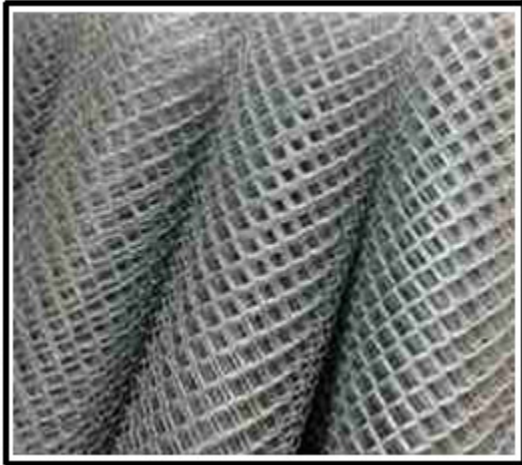

CHAIN LINK FENCING

CHAIN LINK FENCE IS PRODUCED WITH HIGH QUALITY GALVANISED WIRE OR PLASTIC COATED USED IN BUILDING SITES, COURTYARD, FARM, PARK, LAWN AND PERIMETER FENCING

1) PVC COATED CHAIN LINK FENCE

MESH	THICKNESS	HEIGHT	LENGTH
2.5" X 2.5"	3.0MM	1.8M	22M
2.5" X 2.5"	3.0MM	2.4M	22M
2.5" X 2.5"	2.5MM	1.8M	22M
2.5" X 2.5"	3.0MM	1.5M	22M
1" X 1"	2.5MM	1.8M	9M

2) GALVANISED CHAIN LINK FENCE

MESH	THICKNESS	HEIGHT	LENGTH
2.5" X 2.5"	2.8MM	1.8M	22M
2.5" X 2.5"	2.8MM	2.4M	22M
2.5" X 2.5"	2.8MM	1.5M	22M
2.5" X 2.5"	2MM	1.8M	22M
2.5" X 2.5"	2MM	1.5M	22M