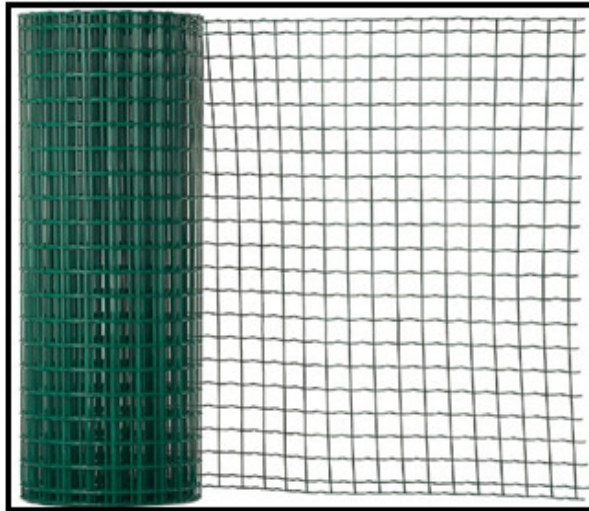

WELDED MESH

1) PVC COATED WELDED MESH

MESH	WIRE GUAGE	HEIGHT	LENGTH
1/2" X 1/2"	18 G	4 FT	75 FT
1" X 1"	14 G	4 FT	75 FT
1/2" X 1/2"	16 G	4 FT	50 FT
1/2" X 1/2"	18 G	5 FT	75 FT